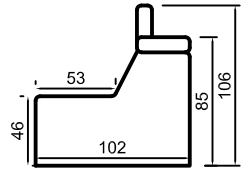

ALBA

Haut. assise : 46 cm
 Prof. assise : 53 cm
 Haut. accoudoir : 66 cm

3 Places
 L 192 x P 102 x H 85/106

2.5 Places
 L 172 x P 102 x H 85/106

2 Places
 L 152 x P 102 x H 85/106

Fauteuil
 L94 x P102 x H85/106

Batard 3 Places (G/D)
 L 174 x P 102 x H 85/106
 (assises 78cm)

Batard 2.5 Places (G/D)
 L 154 x P 102 x H 85/106
 (assises 68cm)

Batard 2 Places (G/D)
 L 134 x P 102 x H 85/106
 (assises 58cm)

Petit Fauteuil Pivotal
 L 82 x P 85 x H 96

Batard 1 Place 96 (G/D)
 L 96 x P 102 x H 85/106
 (assise 78cm)

Batard 1 Place 86 (G/D)
 L 86 x P 102 x H 85/106
 (assise 68cm)

Batard 1 Place 76 (G/D)
 L 76 x P 102 x H 85/106
 (assise 58cm)

Chauffeuse 78
 L 78 x P 102 x H 85/106

DIMENSIONS

| | Largeur | Profondeur | Hauteur |
|----------------------------------|---------|------------|----------|
| Canapé 3 Places (assises 78cm) | 192 | 102 | 85 / 106 |
| Canapé 2,5 Places (assises 68cm) | 172 | 102 | 85 / 106 |
| Canapé 2 Places (assises 58cm) | 152 | 102 | 85 / 106 |
| Fauteuil | 94 | 102 | 85 / 106 |
| Petit Fauteuil Pivotant | 82 | 85 | 96 |